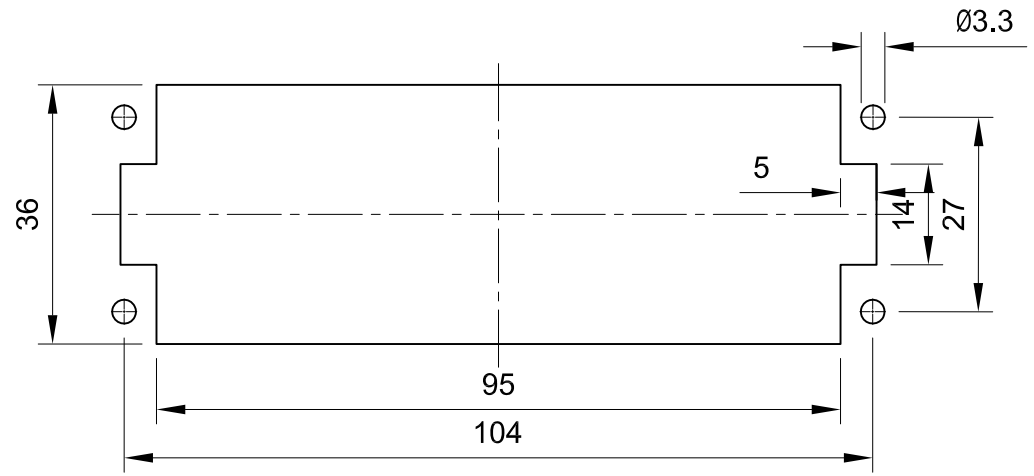

Panel cut out

 InKonn (Suzhou) Electric Technology Co.,Ltd.	All Dimensions in mm Original Size DIN A4	Date 2019-12-15	Drawing No. TC4523117	Rev. A00	Scale 1:1
	Type Name IE-024-M(25-48)	Part No. 10 32 024 1101	Created by Shuxu Huang	Checked by Yiyi Luo	Page 1/1