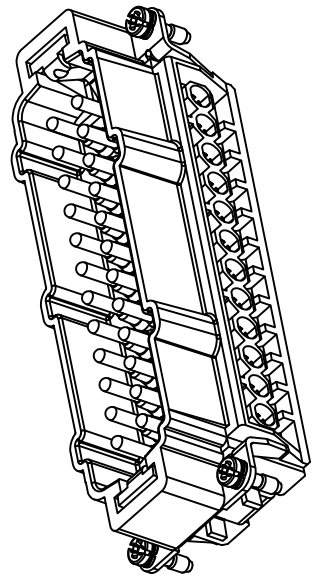

Panel cut out

 InKonn (Suzhou) Electric Technology Co.,Ltd.	All Dimensions in mm Original Size DIN A4	Date 2019-12-15	Drawing No. TC4523117	Rev. A00	Scale 1:1
	Type Name IE-024-M(25-48)	Part No. 10 32 024 1101	Created by Shuxu Huang	Checked by Yiyi Luo	Page 1/1